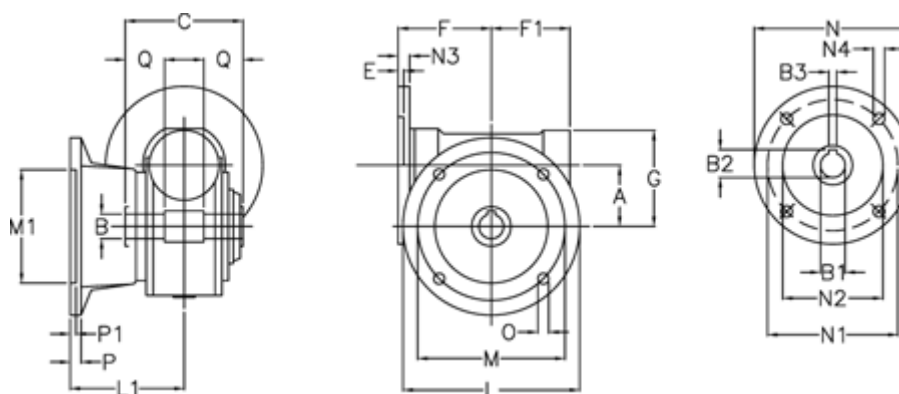

# Data Sheet

Article number: 3918049024427

Description: Worm gear with st. steel hollow shaft  
VF 49 EP-F1-24- 71B5

## Measures

A	= 49.5	F1	= 63	N2	= 110
B	= 25	G	= 80	N3	= 10.5
B1 E7	= 14	L	= 125	N4	= 9.5
B2	= 16.3	L1	= 85.5	O	= 10.5
B3 H9	= 5	M	= 90	P	= 12
C	= 82	M1	= 70	P1	= 10
E	= 3.0	N	= 160	Q	= 22.5
F	= 70	N1	= 130		